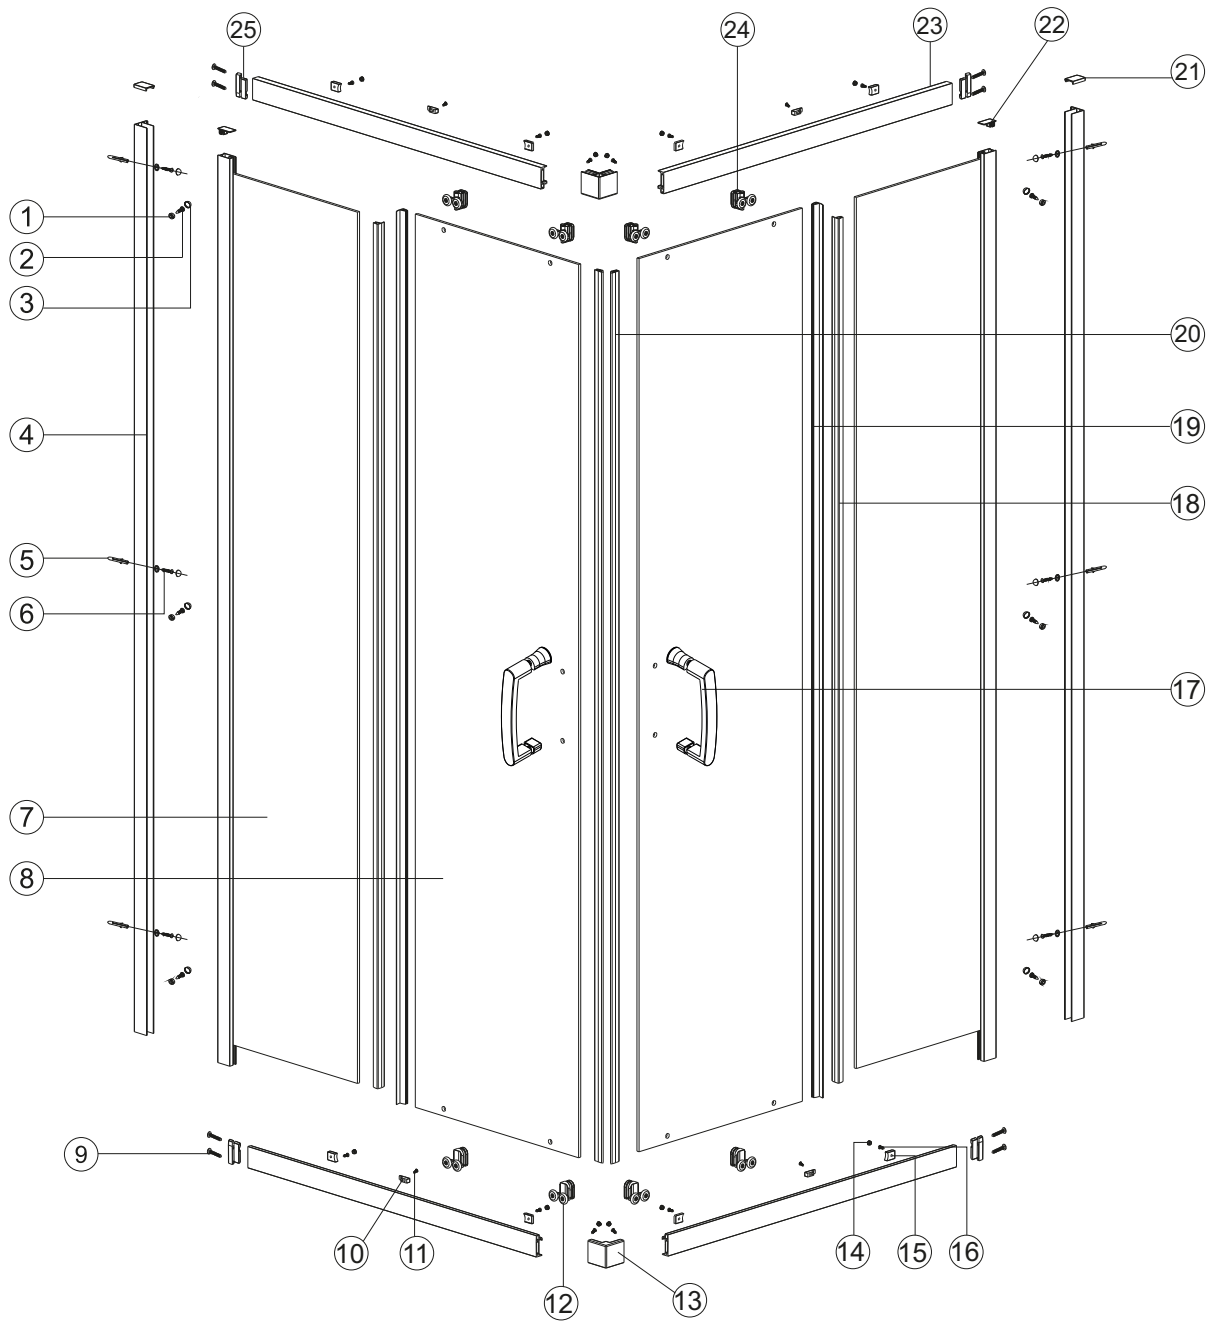

① 16 PCS	② ST4*16 6 PCS	③ 16 PCS	④ 2 PCS	⑤ 6 PCS	⑥ ST4*30 6 PCS	⑦ 2 PCS	⑧ 2 PCS
⑨ ST3.5*30 8 PCS	⑩ 4 PCS	⑪ ST4*15 4 SET	⑫ 4 PCS	⑬ 2 PCS	⑭ 8 PCS	⑮ 4 SET	⑯ ST4*8 8 PCS
⑰ 2 PCS	⑱ 2 PCS	⑲ 2 PCS	⑳ 2 PCS	㉑ 1 SET	㉒ 1 SET	㉓ 4 PCS	㉔ 4 PCS
㉕ 2 SET