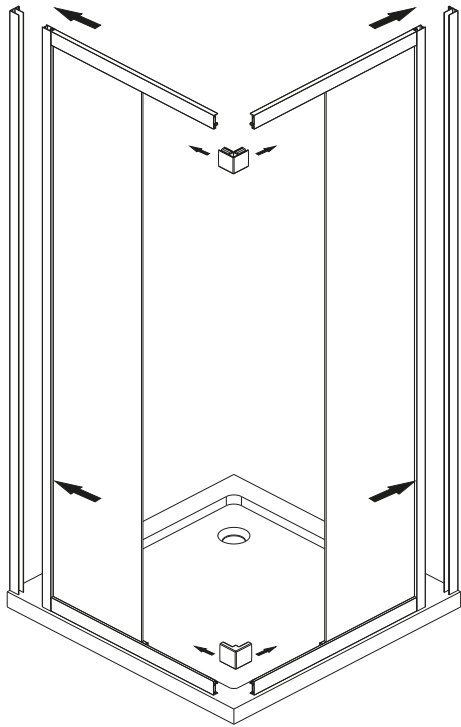

9

10

⚠ Take care not to drill to the glass