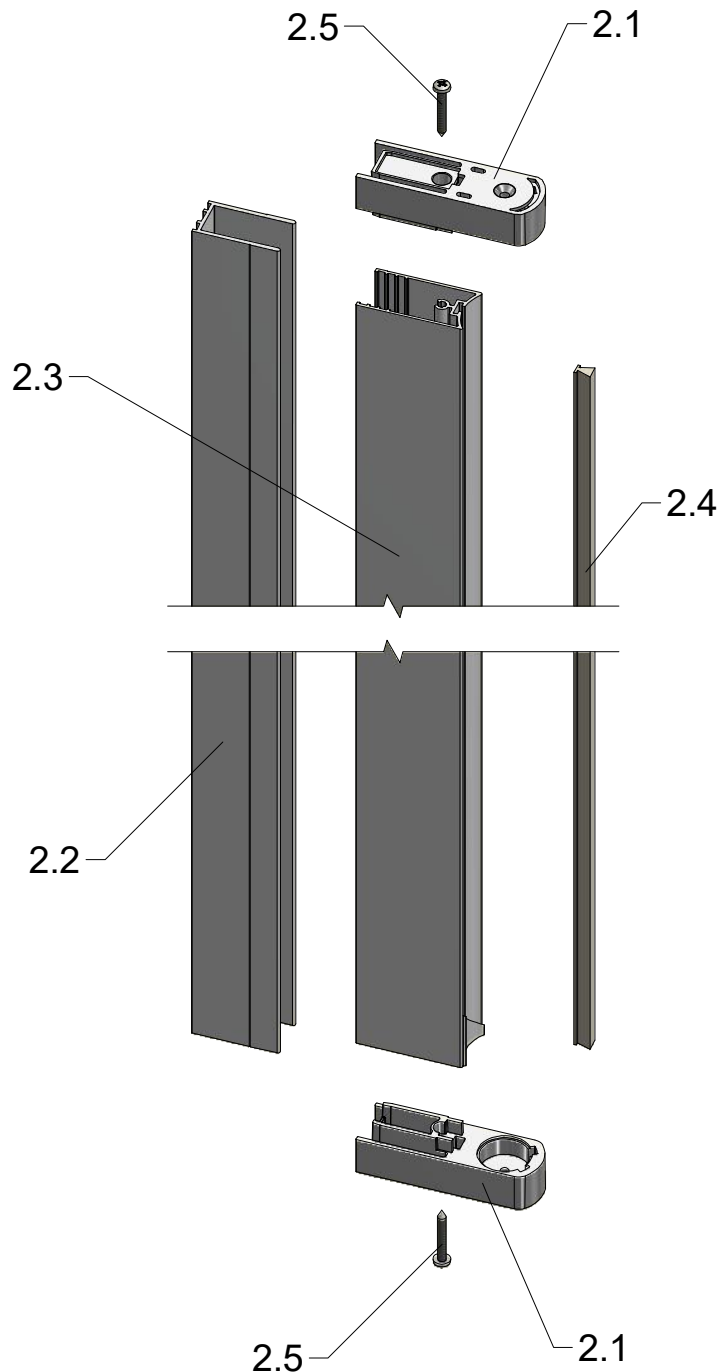

1.1 V318		
SIZE	GLASS	SPARE PART
2PL 1000	clear glass	ND02-0975-02
2PL 1200	clear glass	ND02-0976-02
2PR 1000	clear glass	ND02-0975-02
2PR 1200	clear glass	ND02-0976-02

1.2 V317		
SIZE	GLASS + PROFILE	SPARE PART
2PL 1000	clear glass+brillant	ND02-0977-00-02
2PL 1200	clear glass+brillant	ND02-0978-00-02
2PR 1000	clear glass+brillant	ND02-0977-00-02
2PR 1200	clear glass+brillant	ND02-0978-00-02

2. P6574