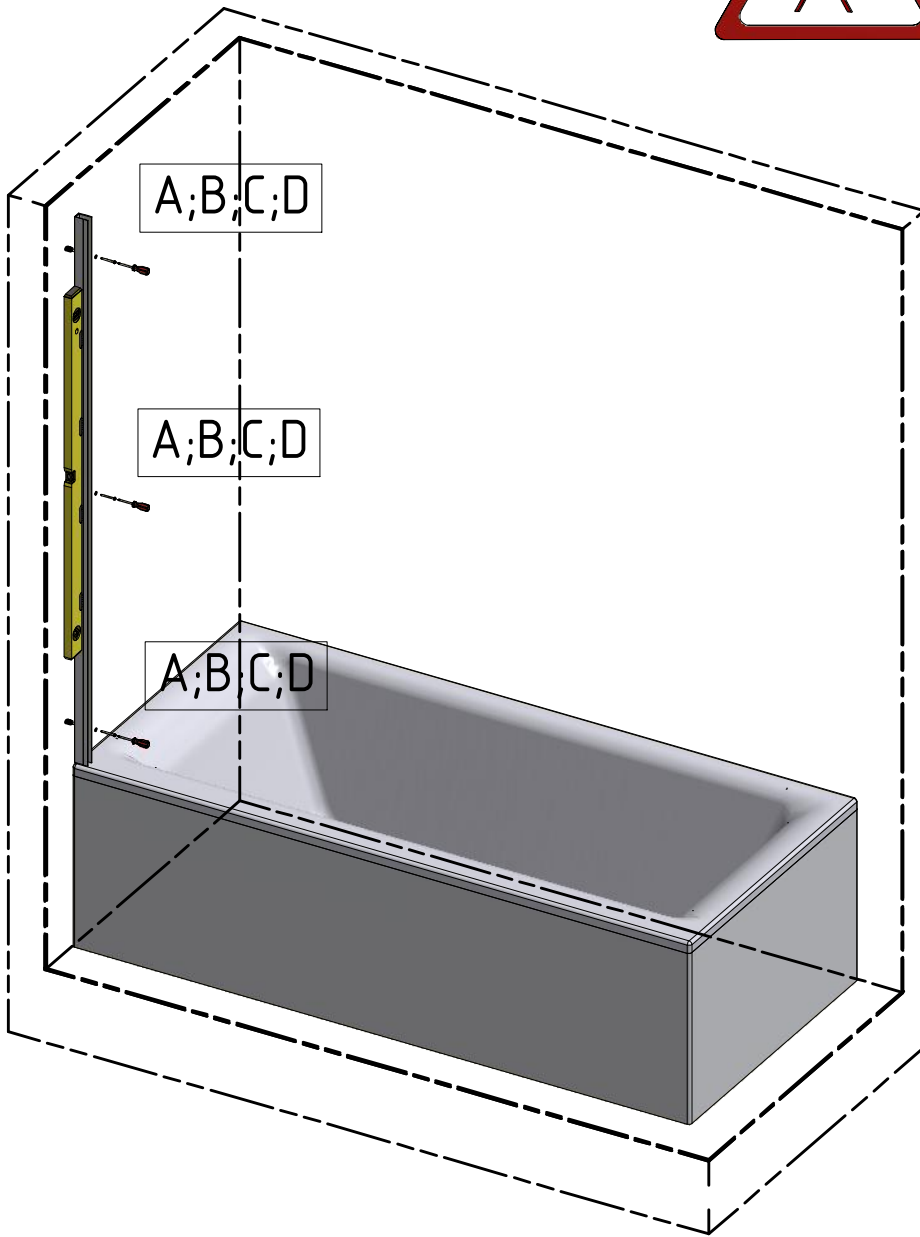

1.2 V317		
SIZE	GLASS + PROFILE	SPARE PART
2PL 1000	clear glass+brillant	ND02-0977-00-02
2PL 1200	clear glass+brillant	ND02-0978-00-02
2PR 1000	clear glass+brillant	ND02-0977-00-02
2PR 1200	clear glass+brillant	ND02-0978-00-02

2. P6574

1. CI 2PL

1. CI 2PR

CI 2PL/CI 2PR

CI 2PL/CI 2PR

CI 2PL/CI 2PR				
ID	TYPE	L (mm)	C1(mm)	C2 (mm)
CI 2PL 100150 VPE	1000	980-1005	446	459
CI 2PR 100150 VPE	1000	980-1005	446	459
CI 2PL 120150 VPE	1200	1180-1205	546	559
CI 2PR 120150 VPE	1200	1180-1205	546	559

Next step in instructions is for left installation
(for right installation - proceed in a mirror image)

LEFT Installation

RIGHT Installation

Use for protect and support door glass

M 3x

N

3x

4.4