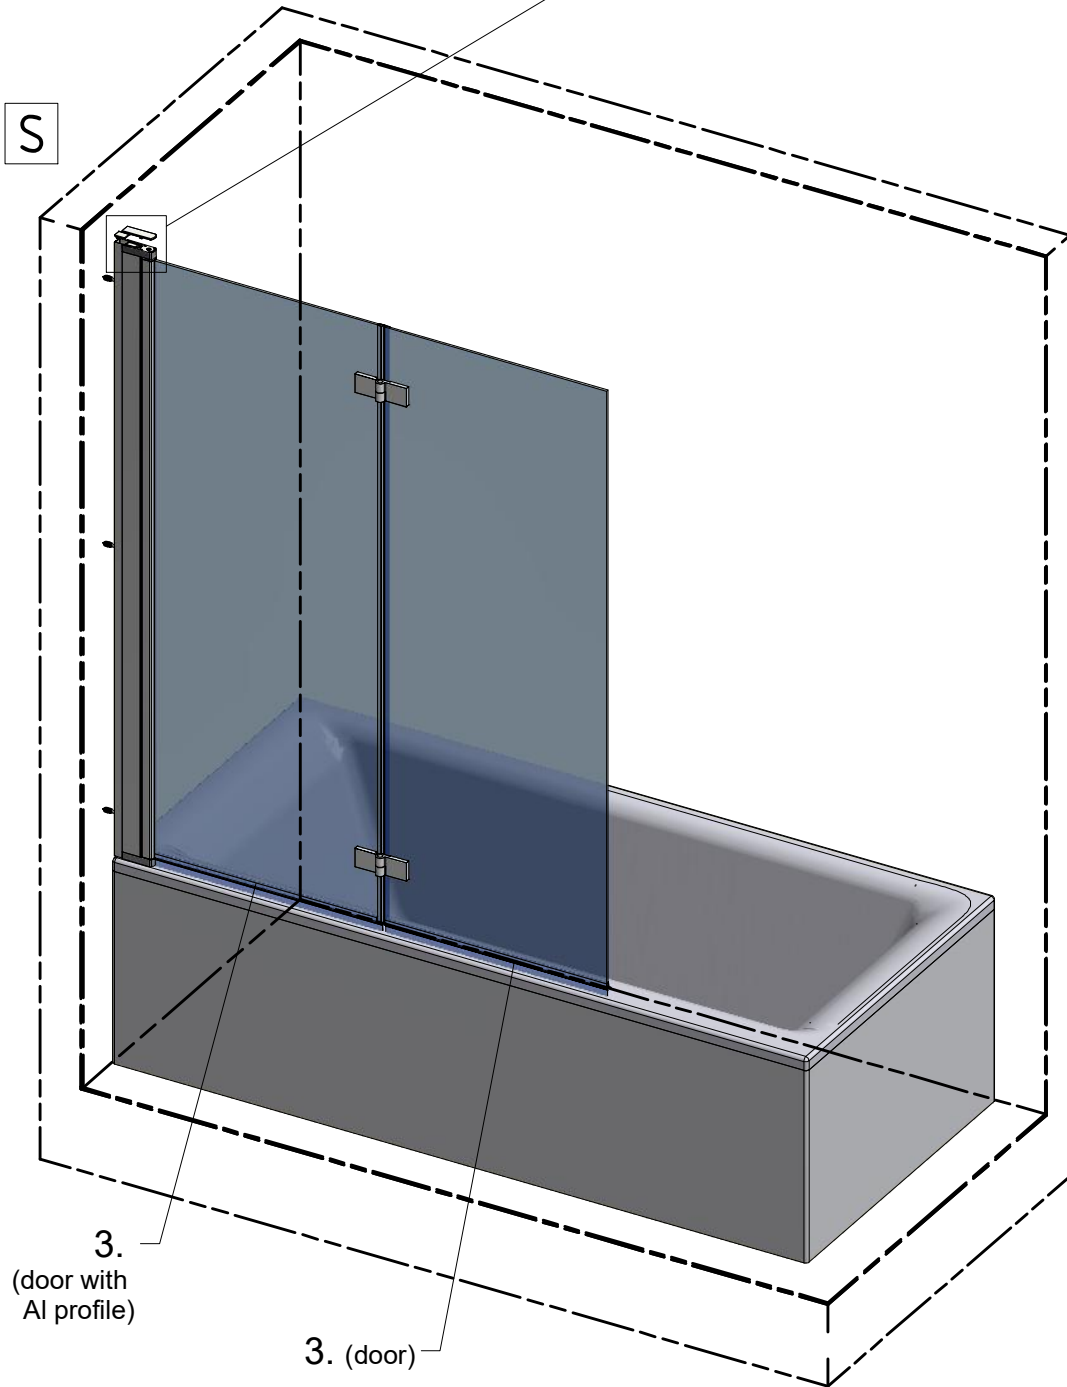

Next step in instructions is for left installation
(for right installation - proceed in a mirror image)

LEFT Installation

RIGHT Installation

Use for protect and support door glass

M 3x

N

3x

4.4

O 3x

4.4

4.7

Remove after 4.12 tightening the screws

$\alpha=90^\circ/270^\circ$

SILICONE

SILICONE
MIN 100mm

Roth Energy and Sanitary Systems