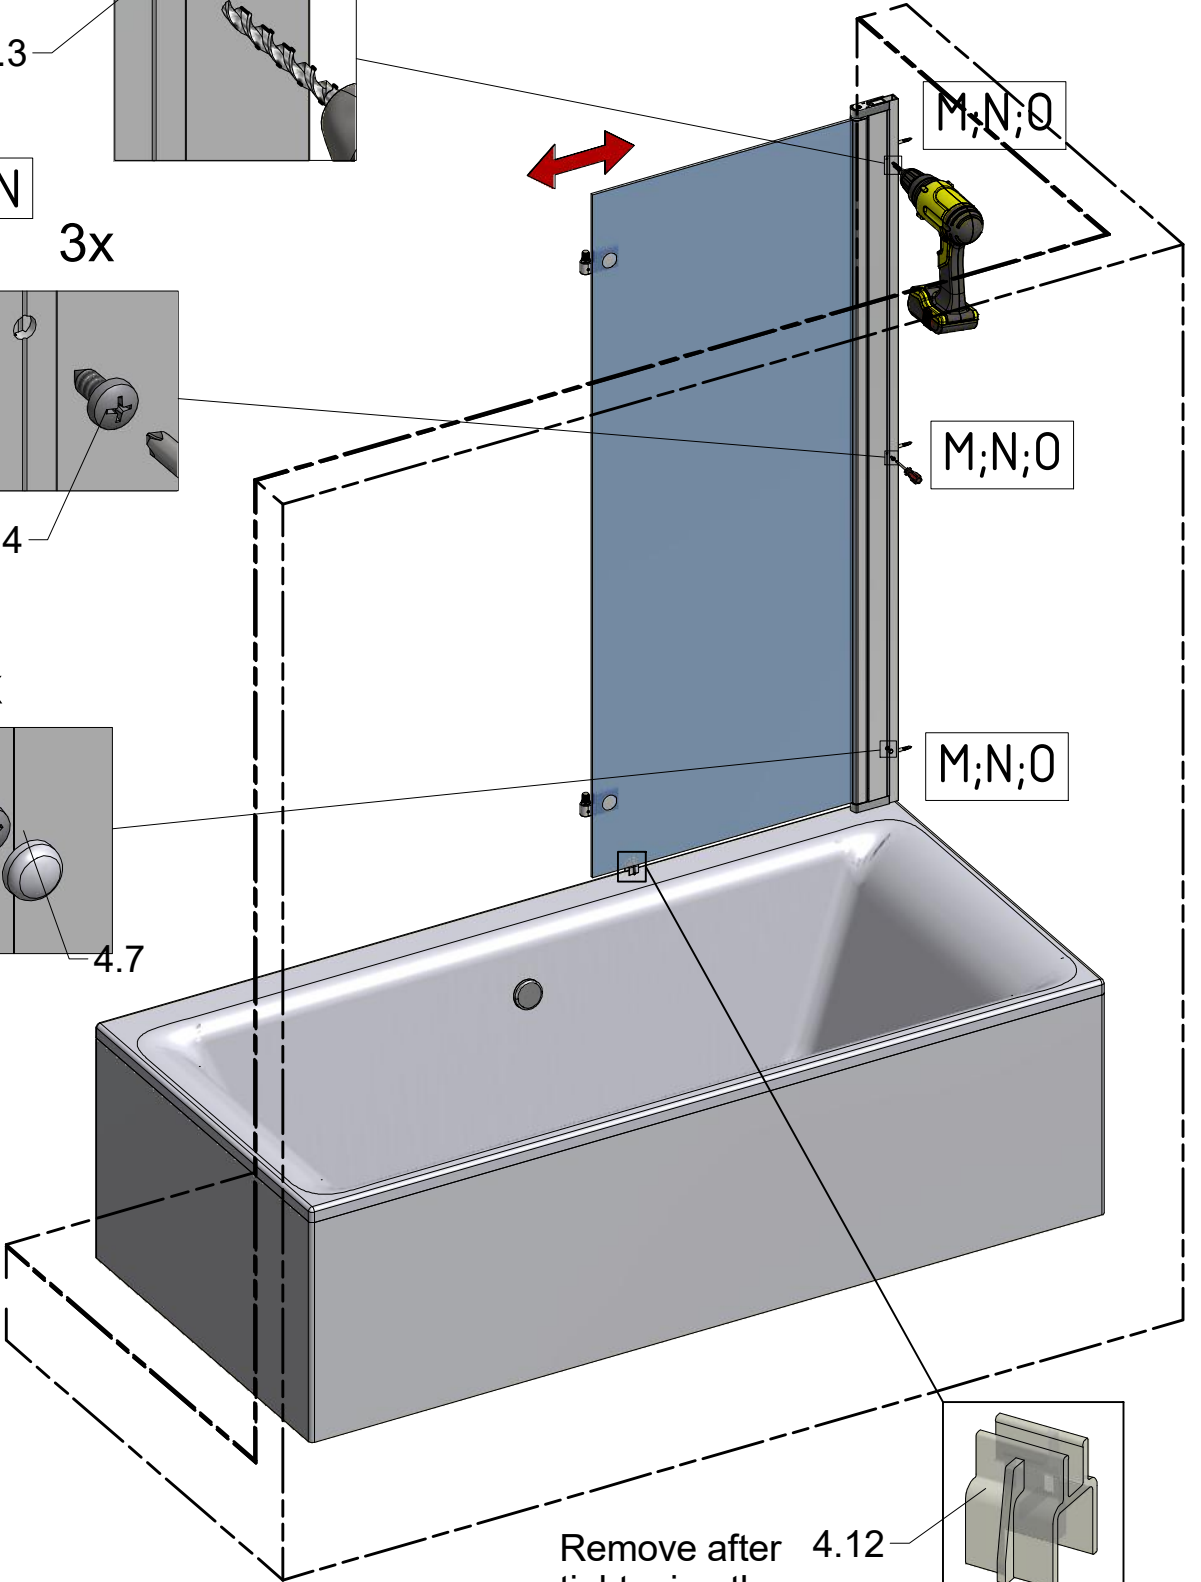

Next step in instructions is for left installation
(for right installation - proceed in a mirror image)

LEFT Installation

RIGHT Installation

Use for protect and support door glass

M 3x

N

3x

4.4

O 3x

4.4

4.7

Remove after 4.12 tightening the screws

$\alpha=90^\circ/270^\circ$

SILICONE

SILICONE
MIN 100mm

Roth Energy and Sanitary Systems