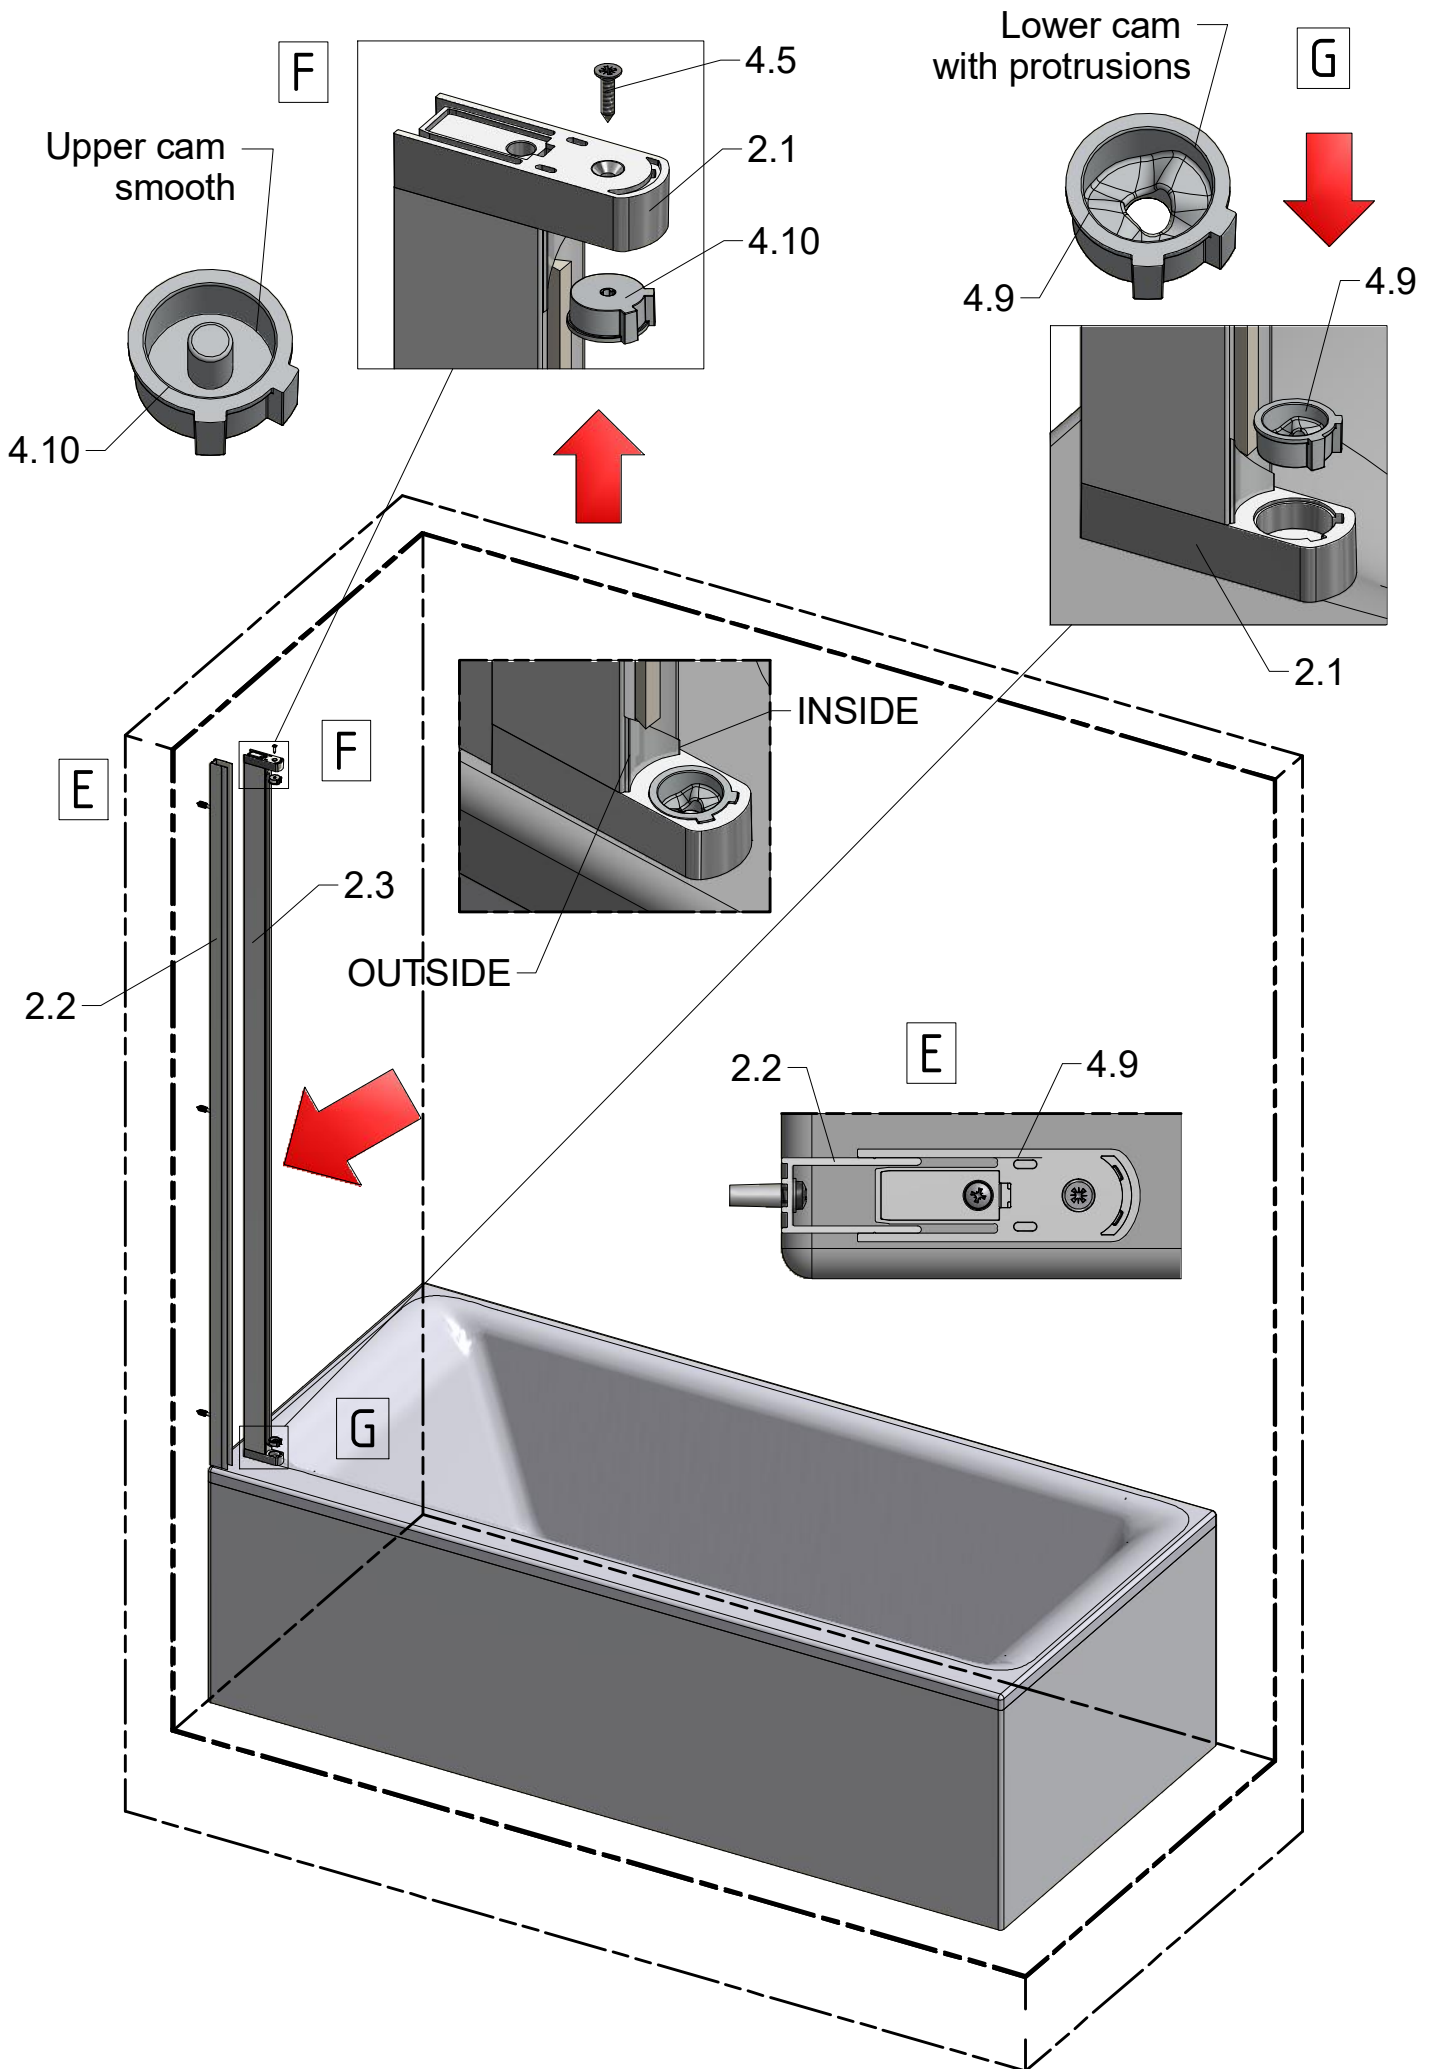

Next step in instructions is for left installation
(for right installation - proceed in a mirror image)

LEFT Installation

RIGHT Installation

Use for protect and support door glass

M 3x

N

3x

4.4

O 3x

4.4

4.7

Remove after 4.12 tightening the screws

$\alpha=90^\circ/270^\circ$

SILICONE

SILICONE
MIN 100mm

Roth Energy and Sanitary Systems