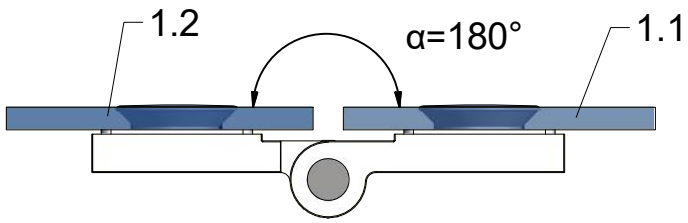

Next step in instructions is for left installation
(for right installation - proceed in a mirror image)

LEFT Installation

RIGHT Installation

Use for protect and support door glass

M 3x

N

3x

4.4

O 3x

4.4

4.7

Remove after 4.12 tightening the screws

$\alpha=90^\circ/270^\circ$

SILICONE

SILICONE
MIN 100mm

Roth Energy and Sanitary Systems