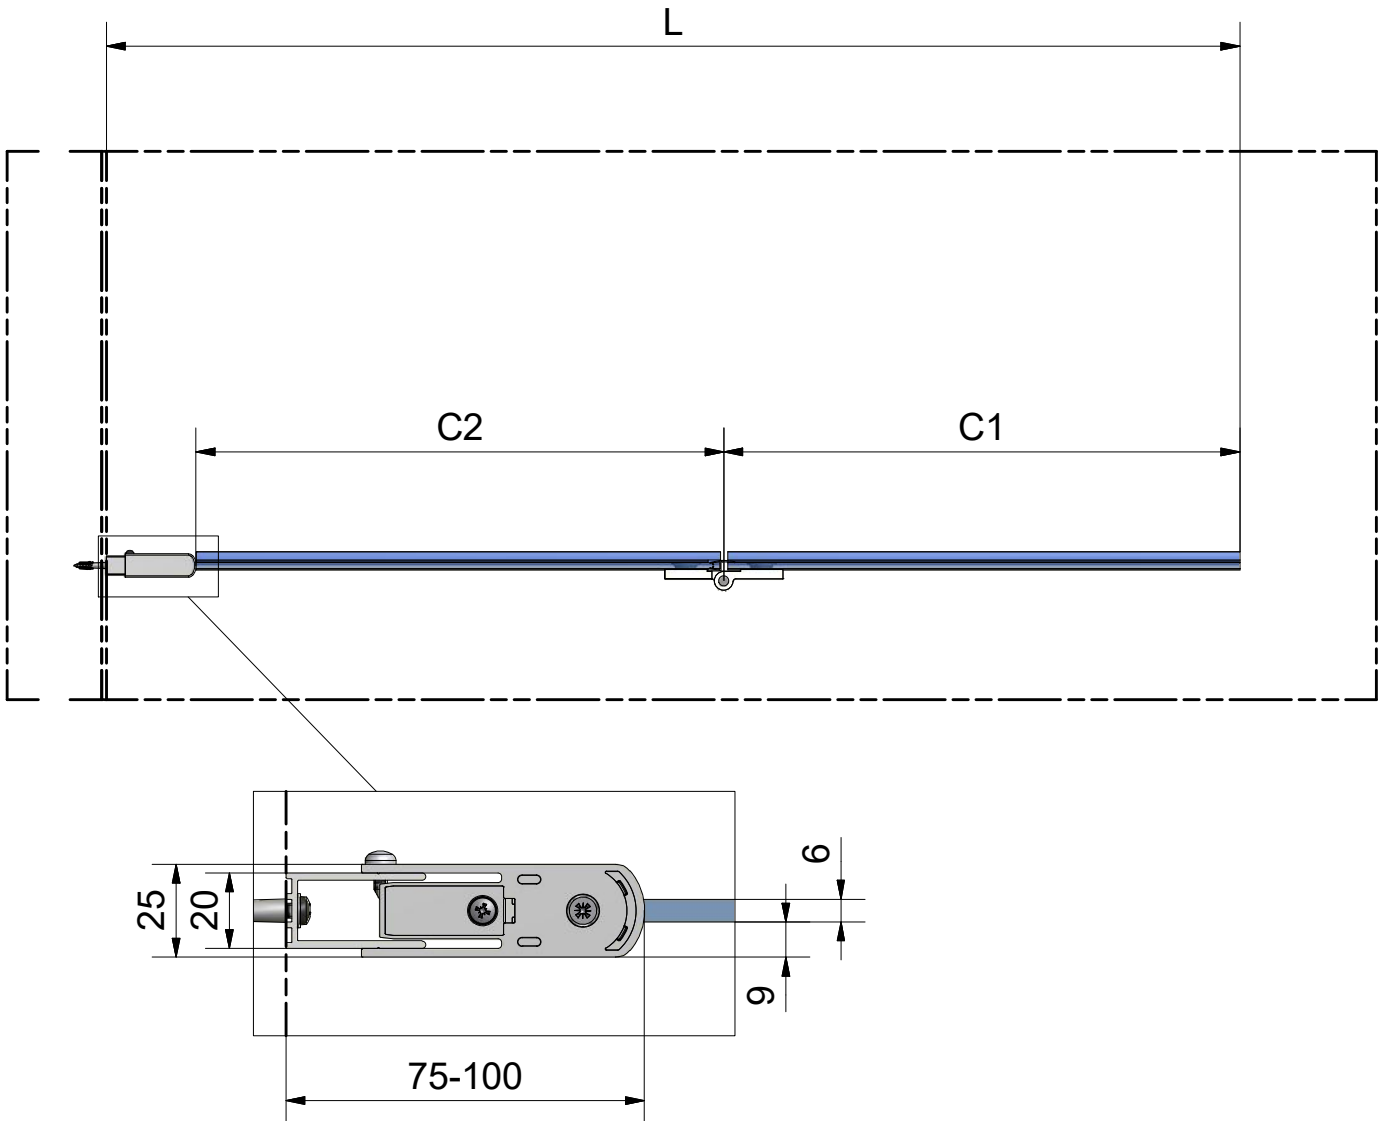

1.2 V317		
SIZE	GLASS + PROFILE	SPARE PART
2PL 1000	clear glass+brillant	ND02-0977-00-02
2PL 1200	clear glass+brillant	ND02-0978-00-02
2PR 1000	clear glass+brillant	ND02-0977-00-02
2PR 1200	clear glass+brillant	ND02-0978-00-02

2. P6574

1. CI 2PL

1. CI 2PR

CI 2PL/CI 2PR

CI 2PL/CI 2PR

CI 2PL/CI 2PR				
ID	TYPE	L (mm)	C1(mm)	C2 (mm)
CI 2PL 100150 VPE	1000	980-1005	446	459
CI 2PR 100150 VPE	1000	980-1005	446	459
CI 2PL 120150 VPE	1200	1180-1205	546	559
CI 2PR 120150 VPE	1200	1180-1205	546	559

Next step in instructions is for left installation
(for right installation - proceed in a mirror image)

LEFT Installation

RIGHT Installation

Use for protect and support door glass

M 3x

N

3x

4.4

O 3x

4.4

4.7

Remove after 4.12 tightening the screws

$\alpha=90^\circ/270^\circ$

SILICONE

SILICONE
MIN 100mm

Roth Energy and Sanitary Systems