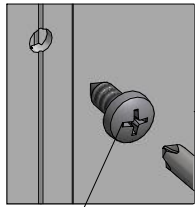

Next step in instructions is for left installation
(for right installation - proceed in a mirror image)

LEFT Installation

RIGHT Installation

Use for protect and support door glass

M 3x

N

3x

4.4

O 3x

4.4

4.7

Remove after 4.12 tightening the screws

$\alpha=90^\circ/270^\circ$

SILICONE

SILICONE
MIN 100mm

Roth Energy and Sanitary Systems