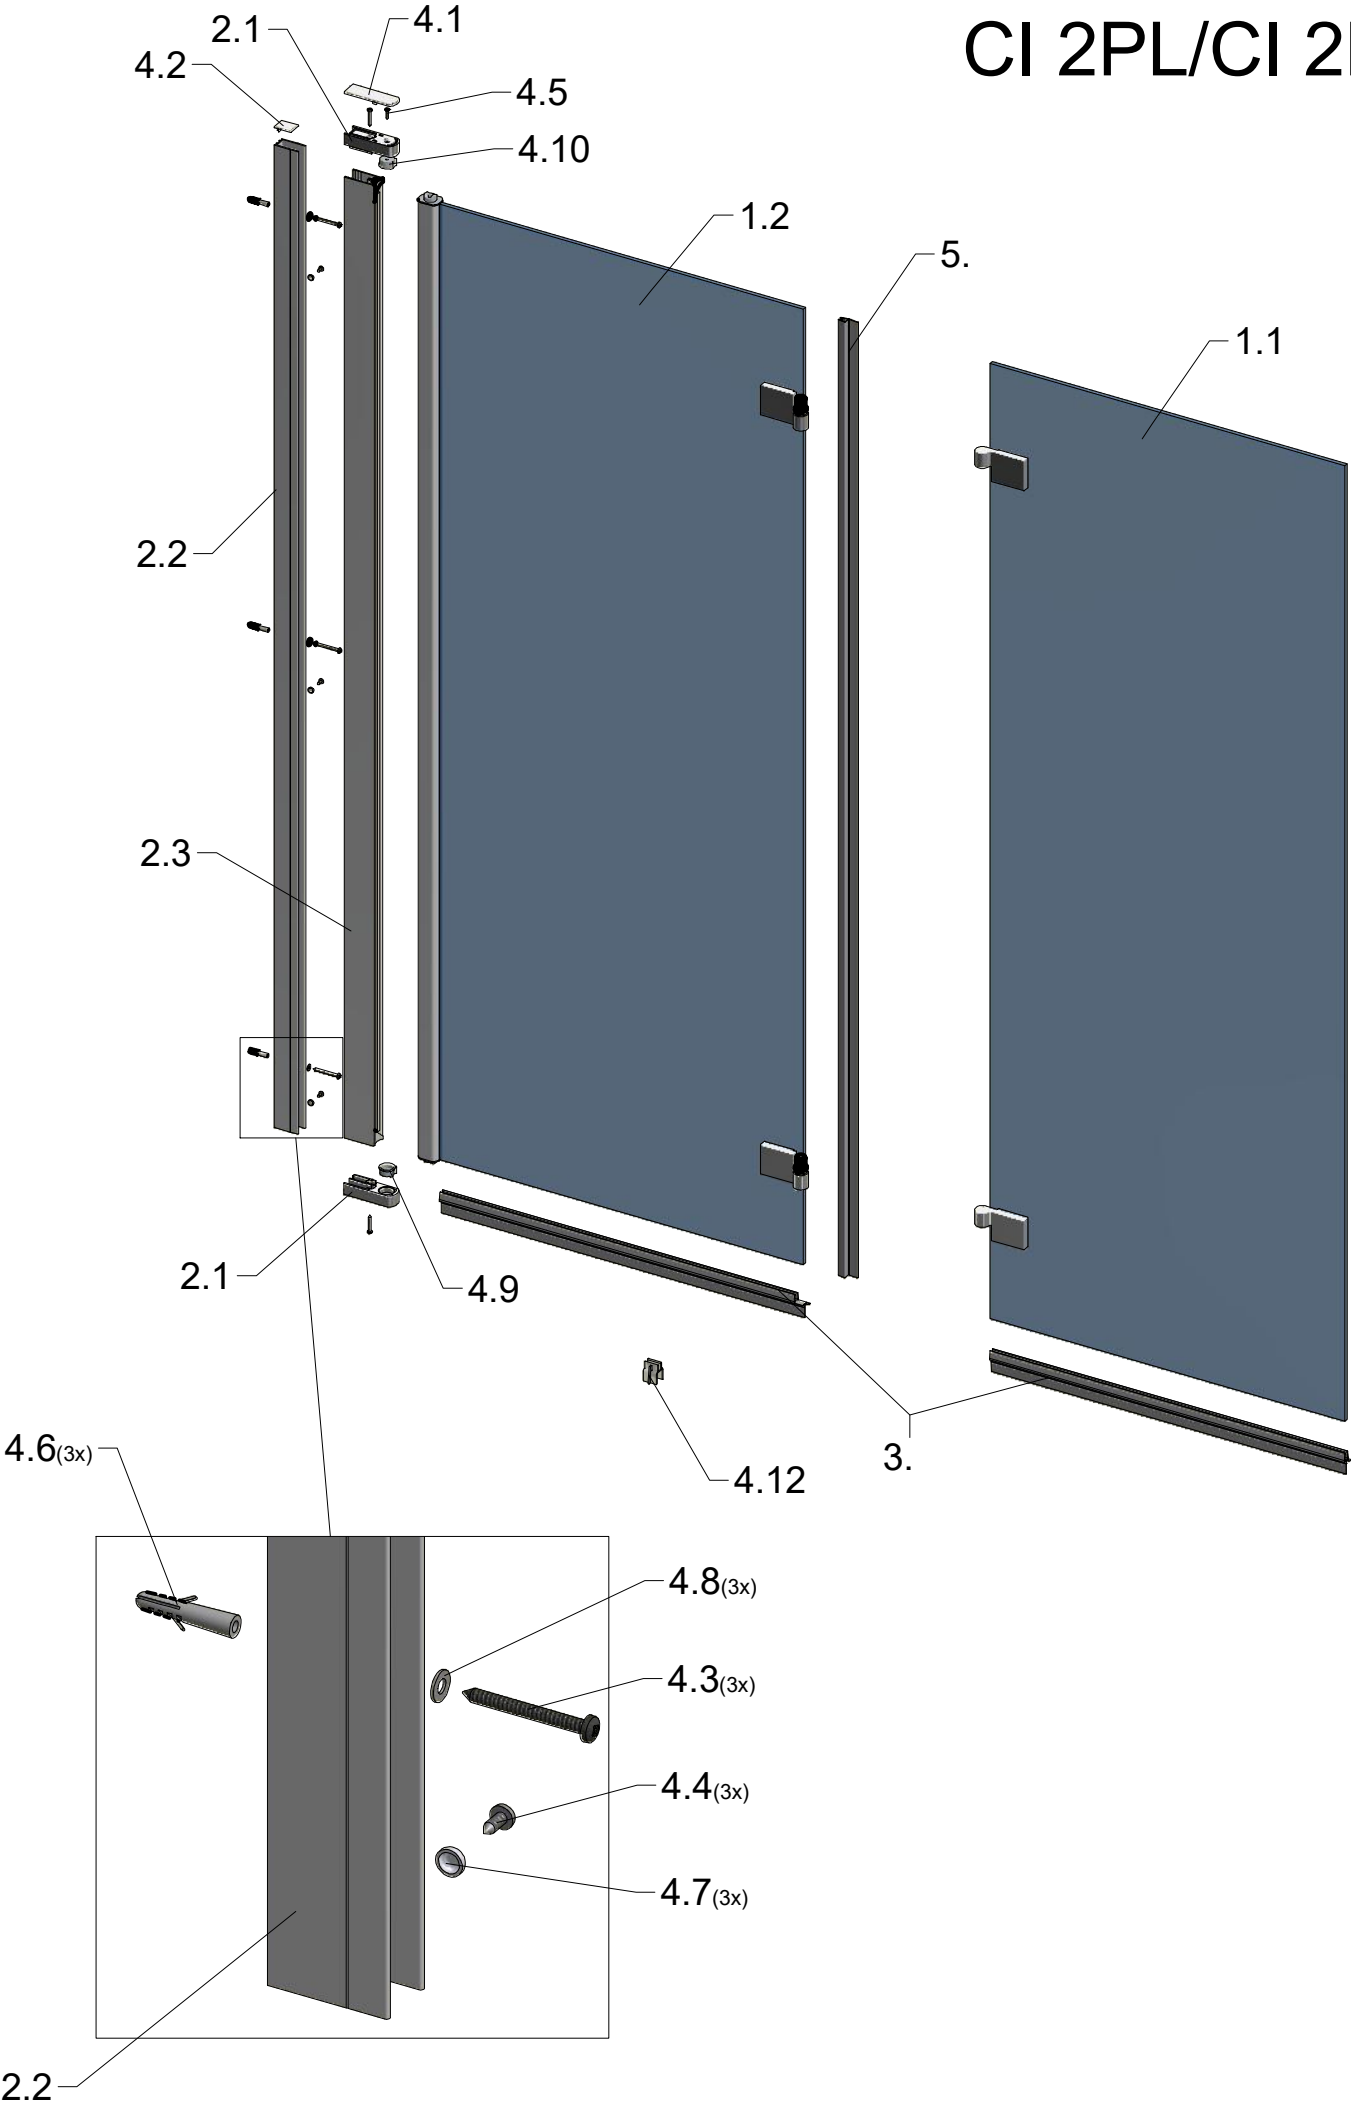

1.2 V317		
SIZE	GLASS + PROFILE	SPARE PART
2PL 1000	clear glass+brillant	ND02-0977-00-02
2PL 1200	clear glass+brillant	ND02-0978-00-02
2PR 1000	clear glass+brillant	ND02-0977-00-02
2PR 1200	clear glass+brillant	ND02-0978-00-02

2. P6574

1. CI 2PL

1. CI 2PR

CI 2PL/CI 2PR

CI 2PL/CI 2PR

CI 2PL/CI 2PR				
ID	TYPE	L (mm)	C1(mm)	C2 (mm)
CI 2PL 100150 VPE	1000	980-1005	446	459
CI 2PR 100150 VPE	1000	980-1005	446	459
CI 2PL 120150 VPE	1200	1180-1205	546	559
CI 2PR 120150 VPE	1200	1180-1205	546	559

Next step in instructions is for left installation
(for right installation - proceed in a mirror image)

LEFT Installation

RIGHT Installation

Use for protect and support door glass

M 3x

N

3x

4.4