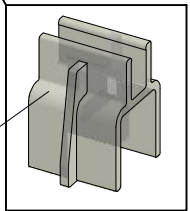

Next step in instructions is for left installation
(for right installation - proceed in a mirror image)

LEFT Installation

RIGHT Installation

Use for protect and support door glass

M 3x

N

3x

4.4

O 3x

4.4

4.7

Remove after 4.12 tightening the screws

$\alpha=90^\circ/270^\circ$

SILICONE

SILICONE
MIN 100mm

Roth Energy and Sanitary Systems