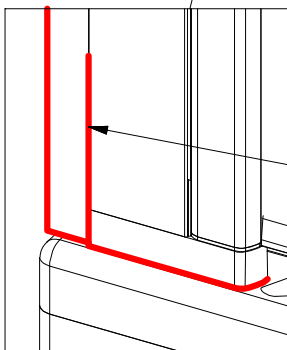

Next step in instructions is for left installation
(for right installation - proceed in a mirror image)

LEFT Installation

RIGHT Installation

Use for protect and support door glass

M 3x

N

3x

4.4

O 3x

4.4

4.7

Remove after 4.12 tightening the screws

$\alpha=90^\circ/270^\circ$

SILICONE

SILICONE
MIN 100mm

Roth Energy and Sanitary Systems