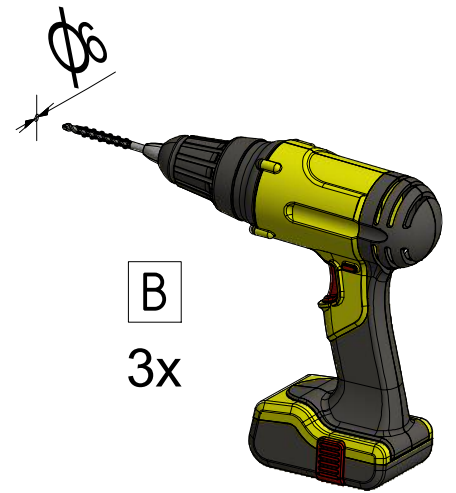

Next step in instructions is for left installation
(for right installation - proceed in a mirror image)

LEFT Installation

RIGHT Installation

Use for protect and support door glass

M 3x

N

3x

4.4