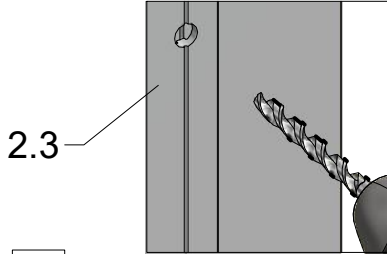

Next step in instructions is for left installation
(for right installation - proceed in a mirror image)

LEFT Installation

RIGHT Installation

Use for protect and support door glass

M 3x

N

3x

4.4

O 3x

4.4

4.7

Remove after 4.12 tightening the screws

$\alpha=90^\circ/270^\circ$

SILICONE

SILICONE
MIN 100mm

Roth Energy and Sanitary Systems