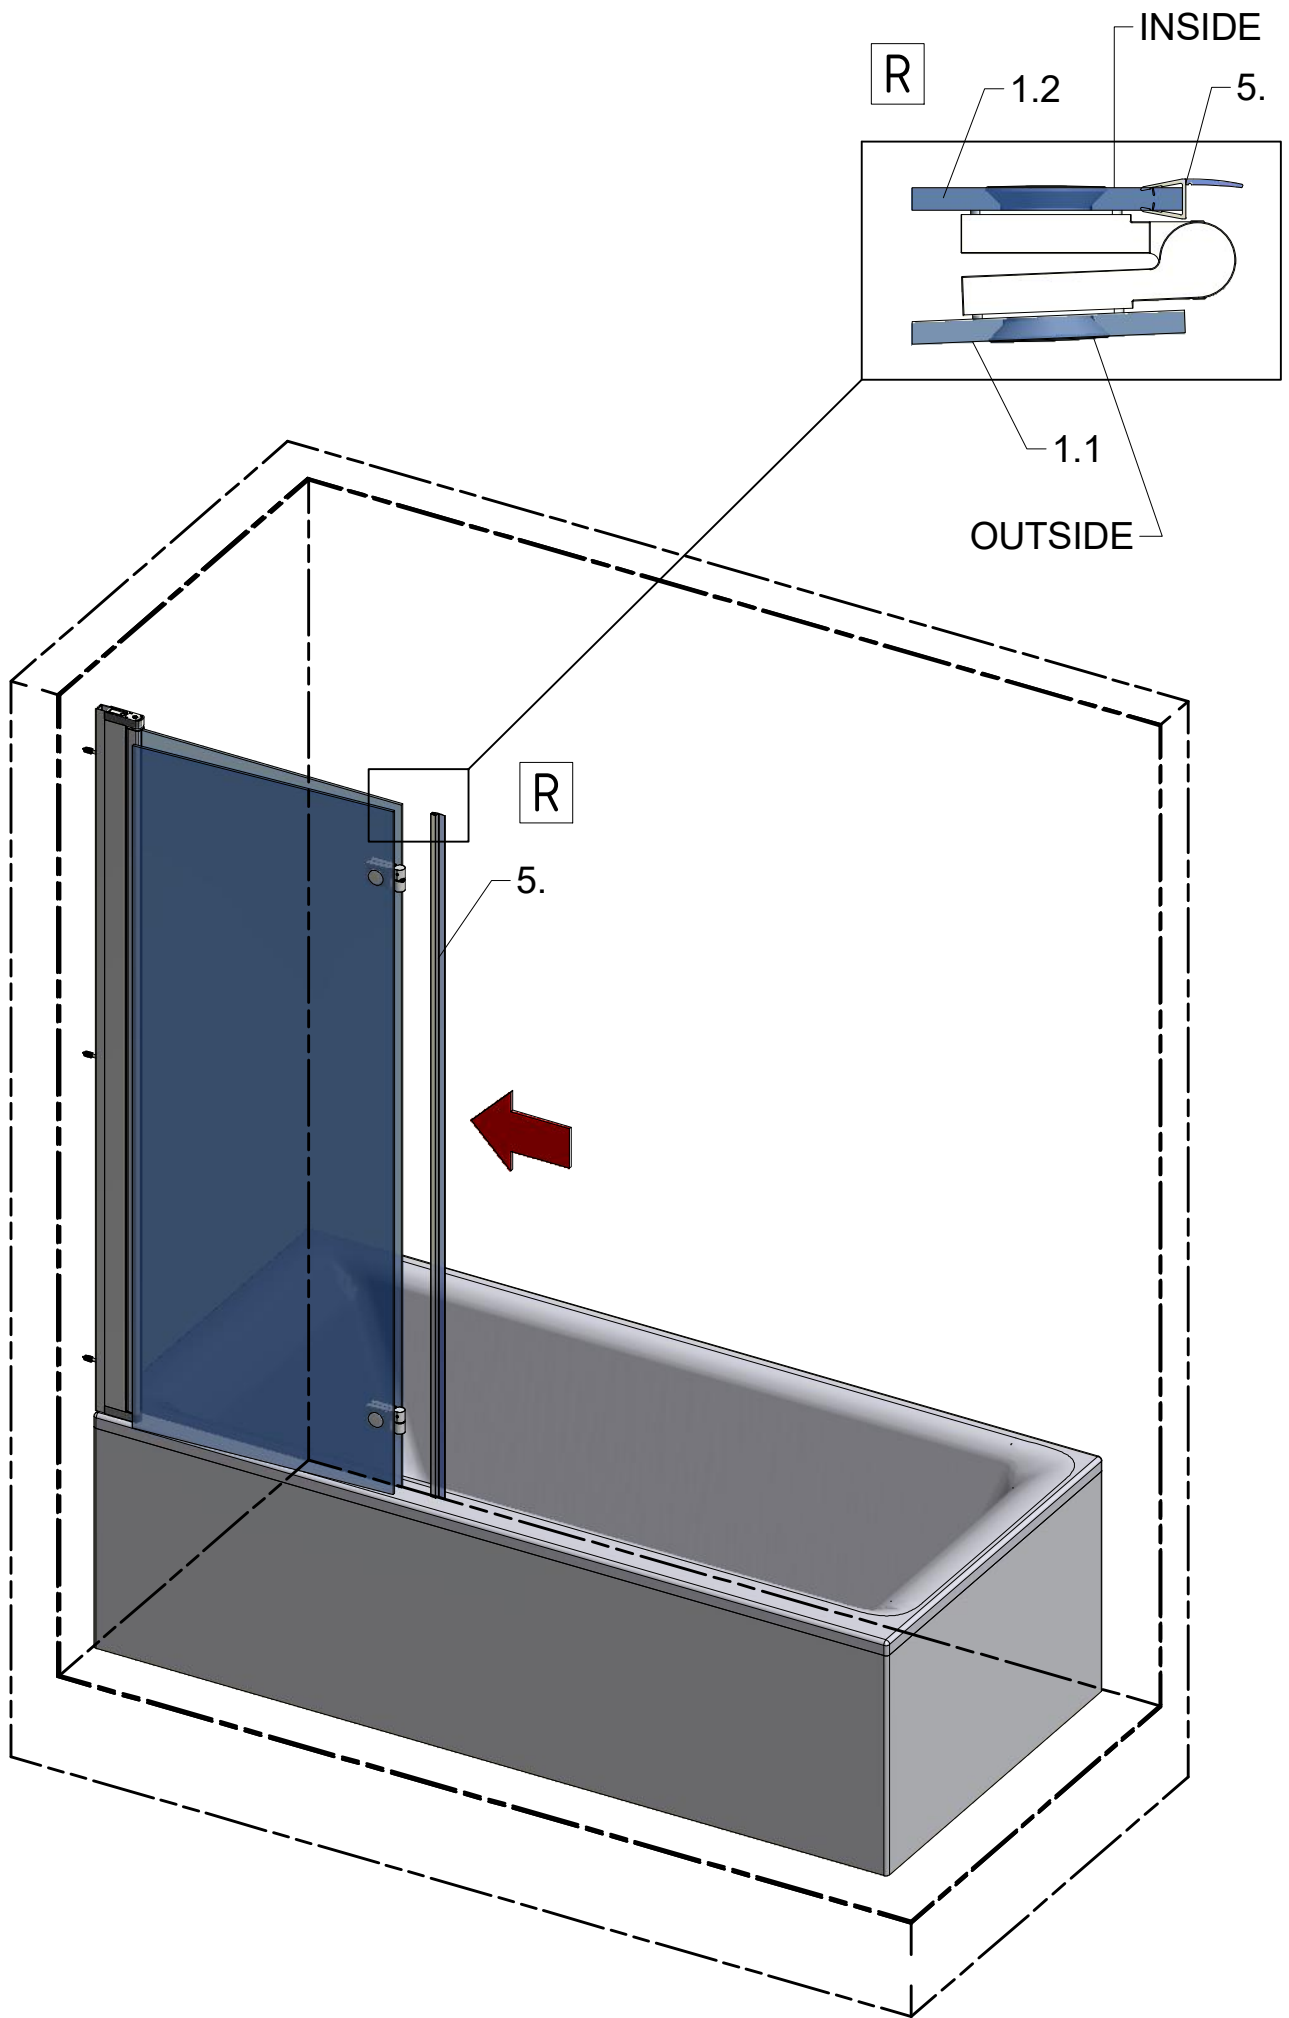

Next step in instructions is for left installation
(for right installation - proceed in a mirror image)

LEFT Installation

RIGHT Installation

Use for protect and support door glass

M 3x

N

3x

4.4

O 3x

4.4

4.7

Remove after 4.12 tightening the screws

$\alpha=90^\circ/270^\circ$

SILICONE

SILICONE
MIN 100mm

Roth Energy and Sanitary Systems