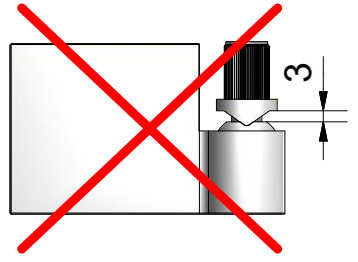

O 3x

4.4

4.7

Remove after 4.12 tightening the screws

$\alpha=90^\circ/270^\circ$

SILICONE

SILICONE
MIN 100mm

Roth Energy and Sanitary Systems