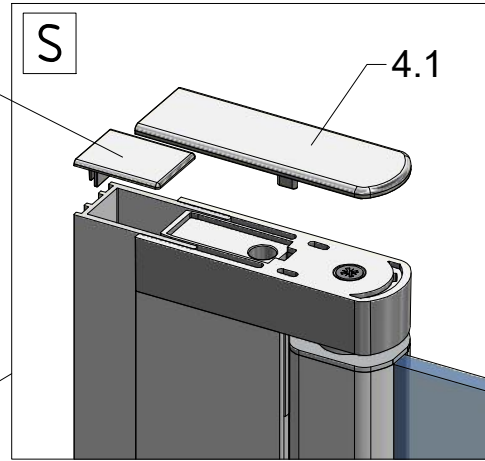

Next step in instructions is for left installation
(for right installation - proceed in a mirror image)

LEFT Installation

RIGHT Installation

Use for protect and support door glass

M 3x

N

3x

4.4

O 3x

4.4

4.7

Remove after 4.12 tightening the screws

$\alpha=90^\circ/270^\circ$

SILICONE

SILICONE
MIN 100mm

Roth Energy and Sanitary Systems