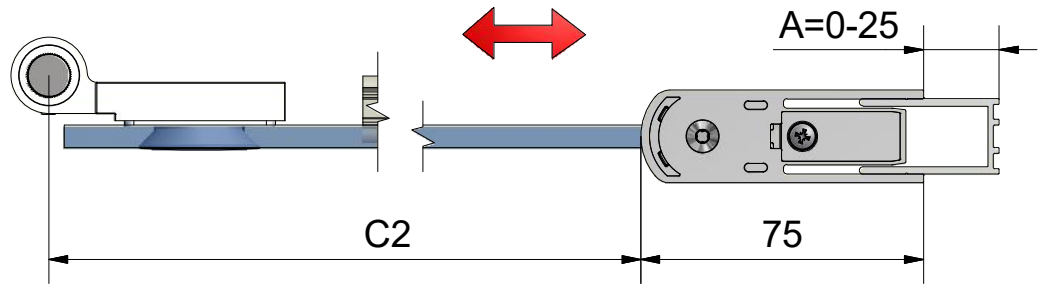

Next step in instructions is for left installation
(for right installation - proceed in a mirror image)

LEFT Installation

RIGHT Installation

Use for protect and support door glass

M 3x

N

3x

4.4

O 3x

4.4

4.7

Remove after 4.12 tightening the screws

$\alpha=90^\circ/270^\circ$

SILICONE

SILICONE
MIN 100mm

Roth Energy and Sanitary Systems