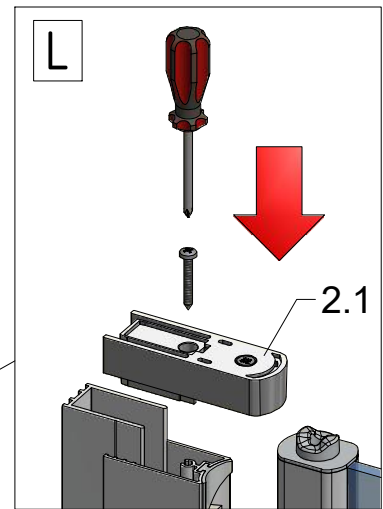

Next step in instructions is for left installation
(for right installation - proceed in a mirror image)

LEFT Installation

RIGHT Installation

Use for protect and support door glass

M 3x

N

3x

4.4

O 3x

4.4

4.7

Remove after 4.12 tightening the screws

$\alpha=90^\circ/270^\circ$

SILICONE

SILICONE
MIN 100mm

Roth Energy and Sanitary Systems