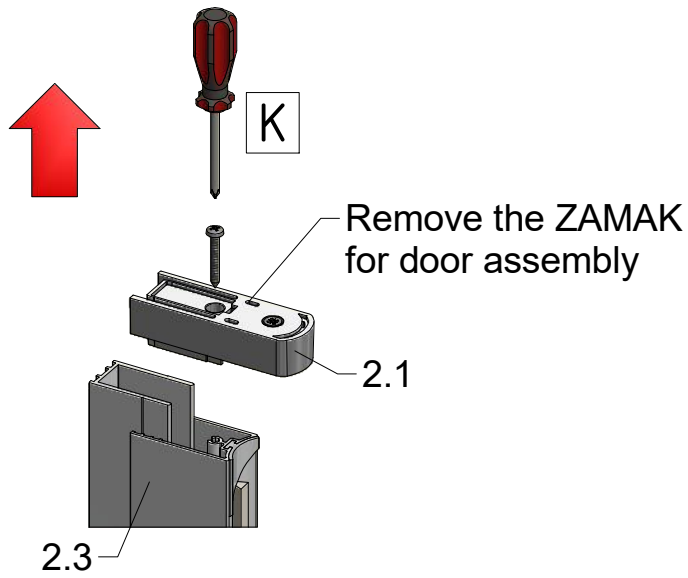

Next step in instructions is for left installation
(for right installation - proceed in a mirror image)

LEFT Installation

RIGHT Installation

Use for protect and support door glass

M 3x

N

3x

4.4

O 3x

4.4

4.7

Remove after 4.12 tightening the screws

$\alpha=90^\circ/270^\circ$

SILICONE

SILICONE
MIN 100mm

Roth Energy and Sanitary Systems