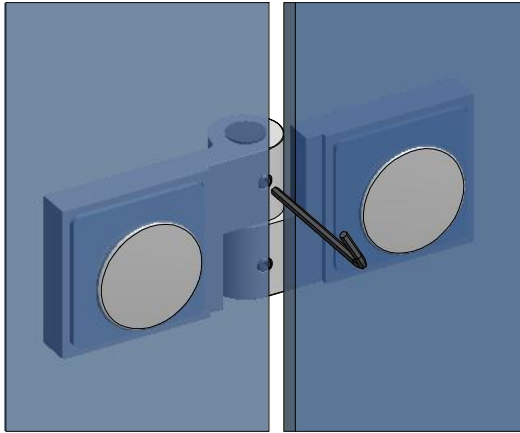

Next step in instructions is for left installation
(for right installation - proceed in a mirror image)

LEFT Installation

RIGHT Installation

Use for protect and support door glass

M 3x

N

3x

4.4

O 3x

4.4

4.7

Remove after 4.12 tightening the screws

$\alpha=90^\circ/270^\circ$

SILICONE

SILICONE
MIN 100mm

Roth Energy and Sanitary Systems