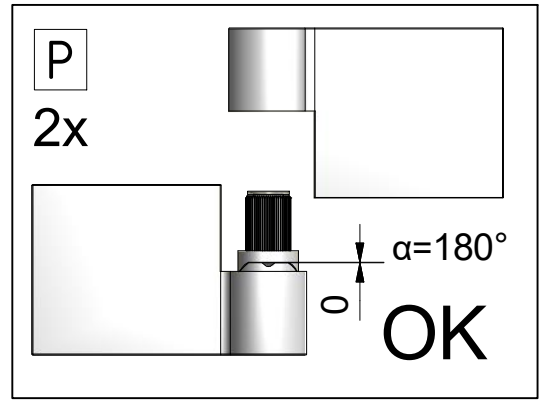

Next step in instructions is for left installation
(for right installation - proceed in a mirror image)

LEFT Installation

RIGHT Installation

Use for protect and support door glass

M 3x

N

3x

4.4

O 3x

4.4

4.7

Remove after 4.12 tightening the screws

$\alpha=90^\circ/270^\circ$

SILICONE

SILICONE
MIN 100mm

Roth Energy and Sanitary Systems