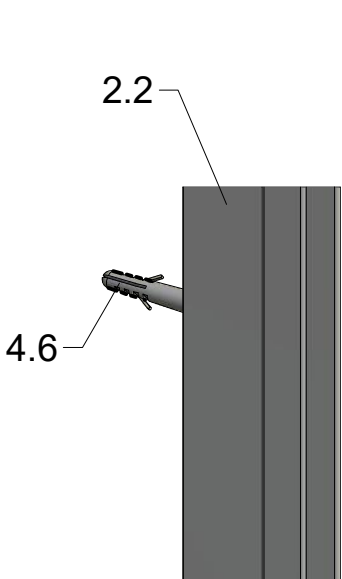

2. P6574

1. CI 2PL

1. CI 2PR

CI 2PL/CI 2PR

CI 2PL/CI 2PR

CI 2PL/CI 2PR				
ID	TYPE	L (mm)	C1(mm)	C2 (mm)
CI 2PL 100150 VPE	1000	980-1005	446	459
CI 2PR 100150 VPE	1000	980-1005	446	459
CI 2PL 120150 VPE	1200	1180-1205	546	559
CI 2PR 120150 VPE	1200	1180-1205	546	559

Next step in instructions is for left installation
(for right installation - proceed in a mirror image)

LEFT Installation

RIGHT Installation

Use for protect and support door glass

M 3x

N

3x

4.4