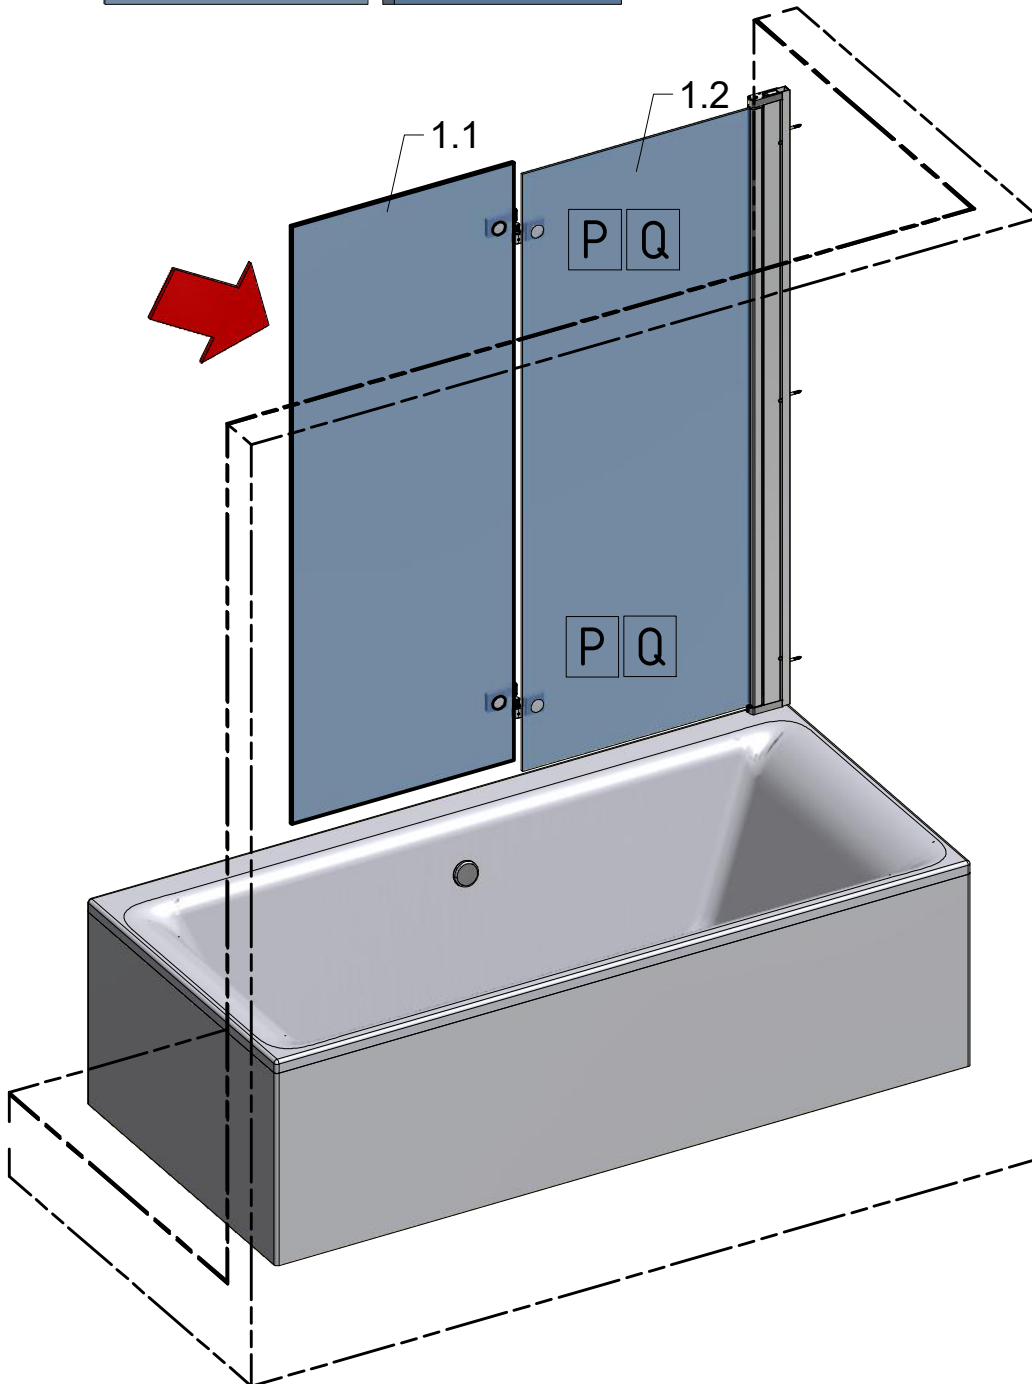

Next step in instructions is for left installation
(for right installation - proceed in a mirror image)

LEFT Installation

RIGHT Installation

Use for protect and support door glass

M 3x

N

3x

4.4

O 3x

4.4

4.7

Remove after 4.12 tightening the screws

$\alpha=90^\circ/270^\circ$

SILICONE

SILICONE
MIN 100mm

Roth Energy and Sanitary Systems