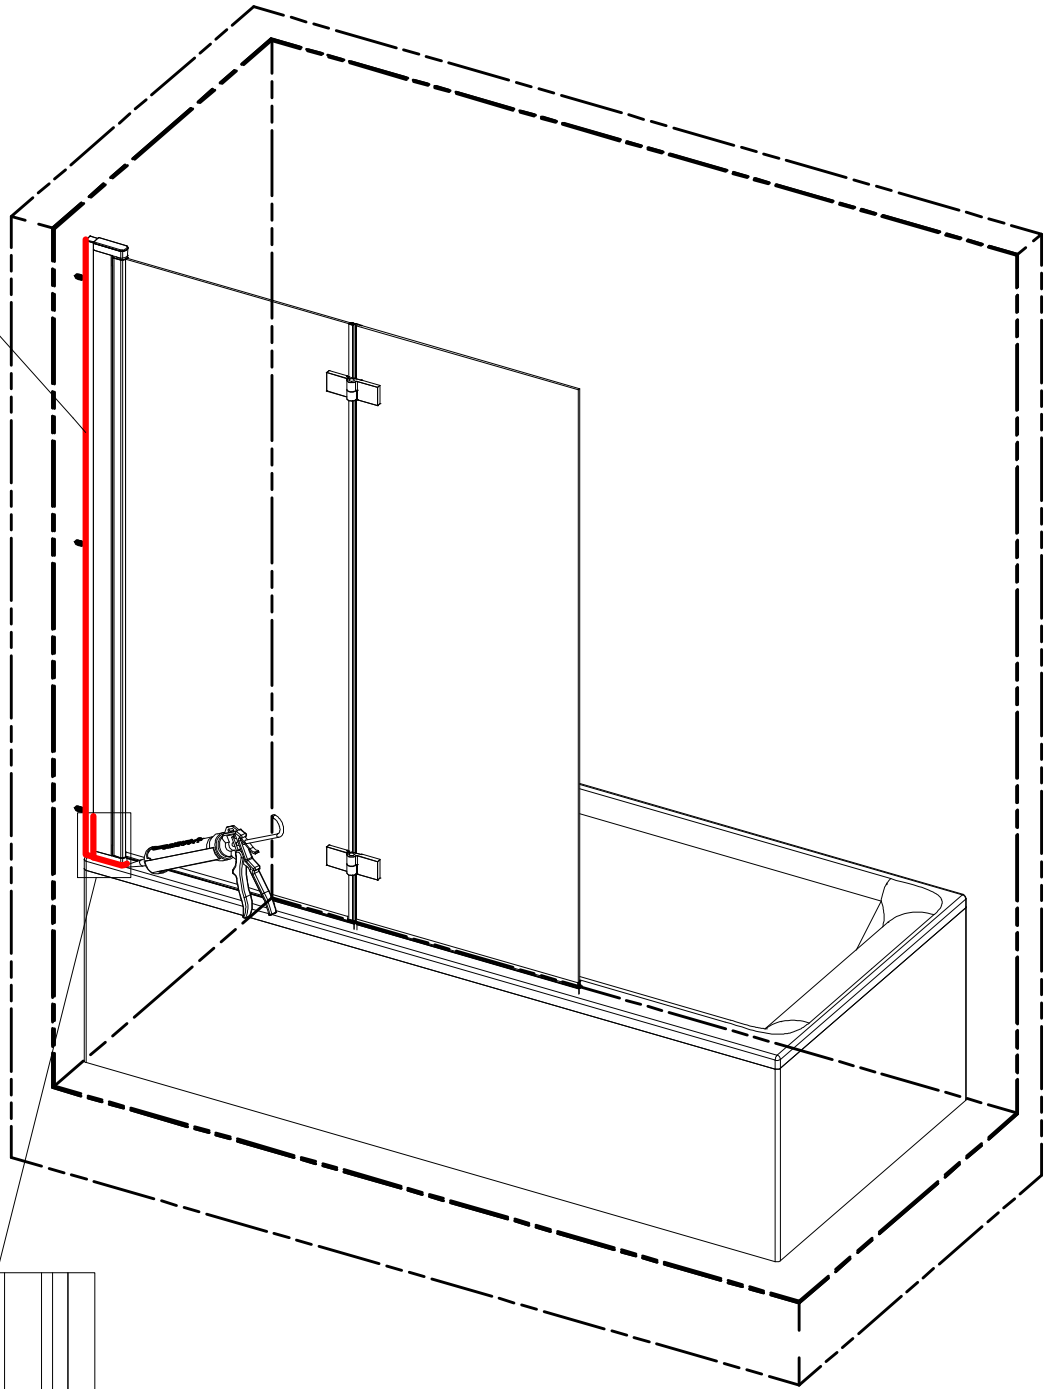

Next step in instructions is for left installation
(for right installation - proceed in a mirror image)

LEFT Installation

RIGHT Installation

Use for protect and support door glass

M 3x

N

3x

4.4

O 3x

4.4

4.7

Remove after 4.12 tightening the screws

$\alpha=90^\circ/270^\circ$

SILICONE

SILICONE
MIN 100mm

Roth Energy and Sanitary Systems