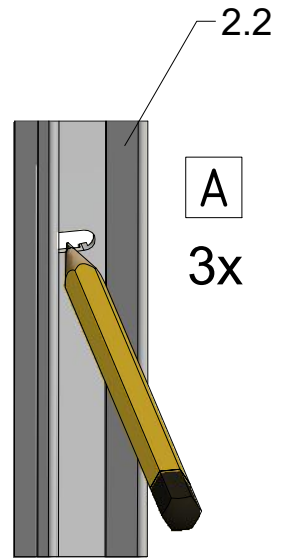

2. P6574

1. CI 2PL

1. CI 2PR

CI 2PL/CI 2PR

CI 2PL/CI 2PR

CI 2PL/CI 2PR				
ID	TYPE	L (mm)	C1(mm)	C2 (mm)
CI 2PL 100150 VPE	1000	980-1005	446	459
CI 2PR 100150 VPE	1000	980-1005	446	459
CI 2PL 120150 VPE	1200	1180-1205	546	559
CI 2PR 120150 VPE	1200	1180-1205	546	559

Next step in instructions is for left installation
(for right installation - proceed in a mirror image)

LEFT Installation

RIGHT Installation

Use for protect and support door glass

M 3x

N

3x

4.4