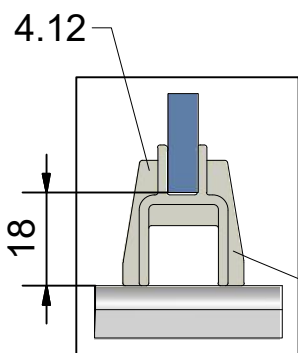

2. P6574

1. CI 2PL

1. CI 2PR

CI 2PL/CI 2PR

CI 2PL/CI 2PR

CI 2PL/CI 2PR				
ID	TYPE	L (mm)	C1(mm)	C2 (mm)
CI 2PL 100150 VPE	1000	980-1005	446	459
CI 2PR 100150 VPE	1000	980-1005	446	459
CI 2PL 120150 VPE	1200	1180-1205	546	559
CI 2PR 120150 VPE	1200	1180-1205	546	559

Next step in instructions is for left installation
(for right installation - proceed in a mirror image)

LEFT Installation

RIGHT Installation

Use for protect and support door glass

M 3x

N

3x

4.4

O 3x

4.4

4.7

Remove after 4.12 tightening the screws

$\alpha=90^\circ/270^\circ$

SILICONE

SILICONE
MIN 100mm

Roth Energy and Sanitary Systems